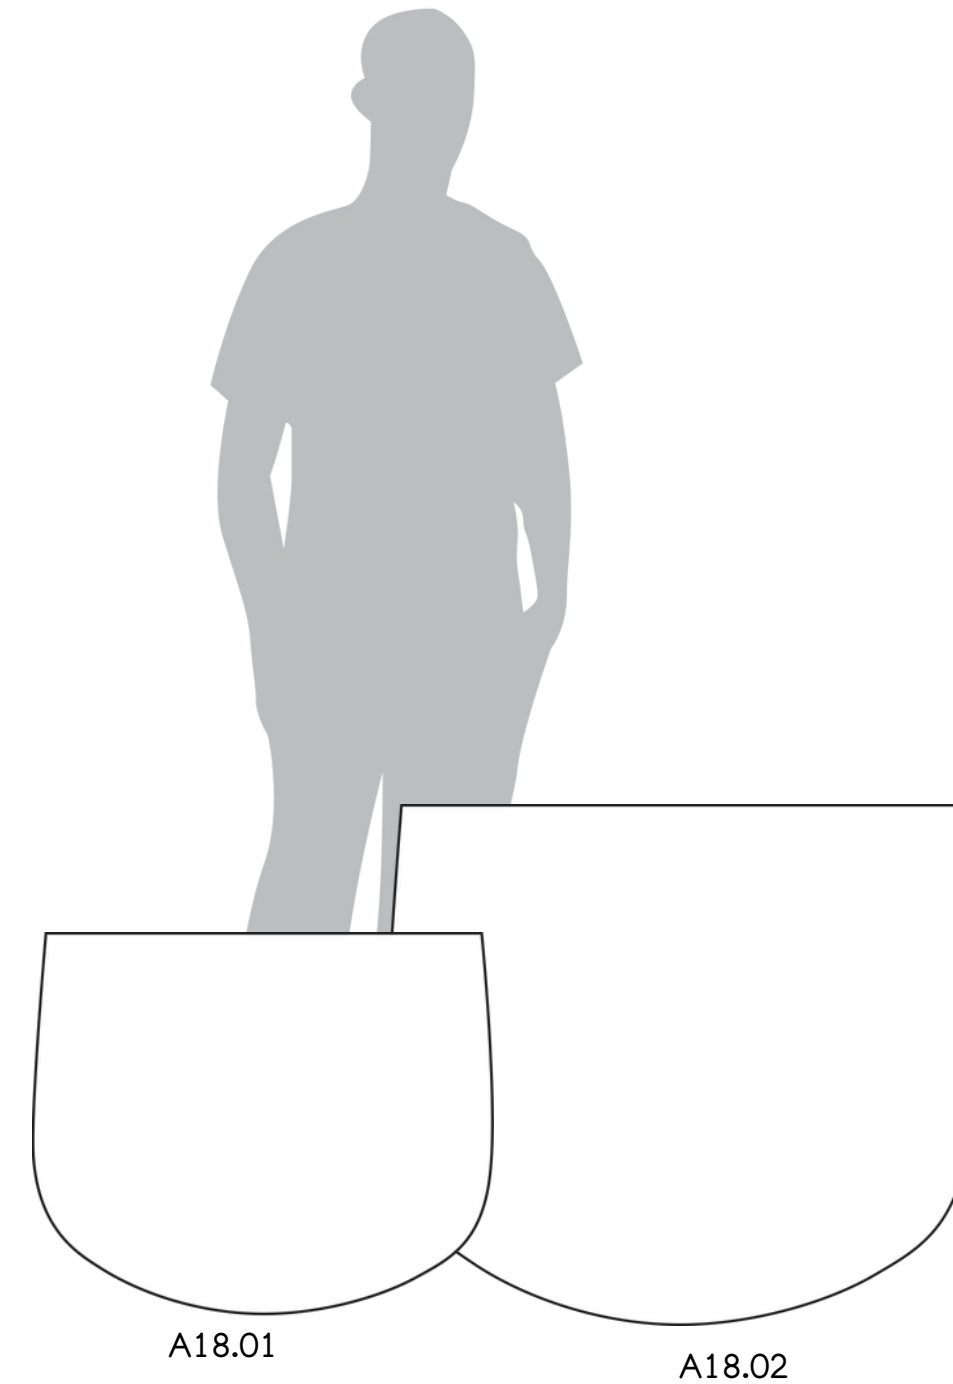

TERRACOTTA D'ARTE

MORTAIO

A18.01

width ∅	60 cm
opening ∅	49 cm
height	50 cm
weight	44 kg

A18.02

width ∅	80 cm
opening ∅	65 cm
height	70 cm
weight	100 kg

Indoor & outdoor use

Resistant to frost, sunlight, salts or acids dissolved in water

Terraforte / Handmade

Standard with drainage hole

Patina:

A18.01

A18.02